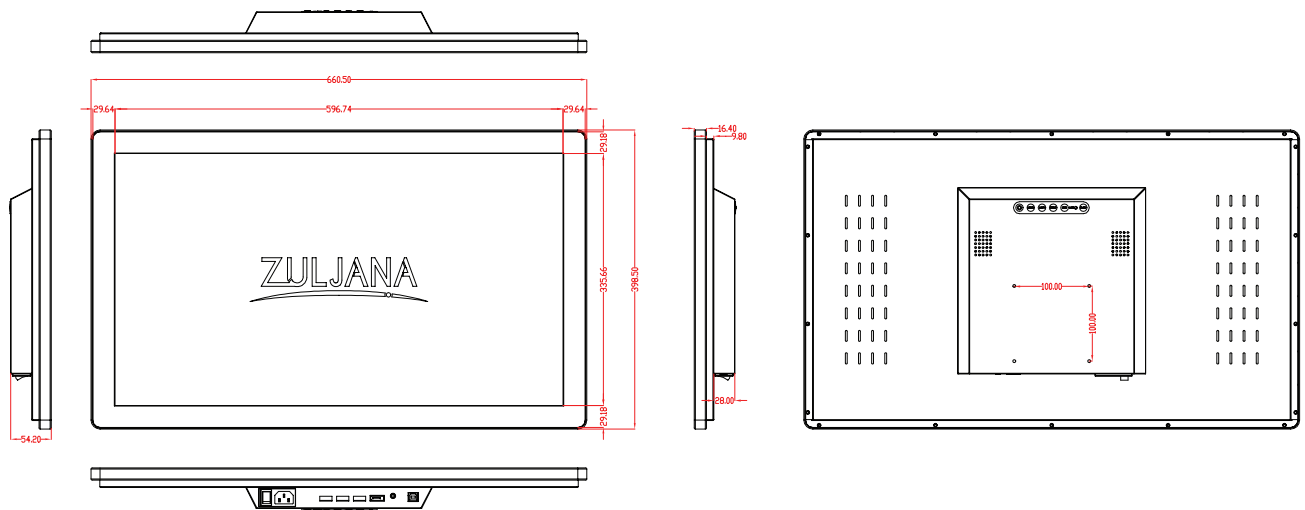

Ordering information

27" LCD, 500 nits, 1000:1, 3840 x 2160 pixels, 59.67(L) x 33.56(H), LED Backlight

IP Rating

IP65 Front / IP40 Back

LCD Panel

Screen Diagonal (Inch/cm)	27/68.57
Active Display Area(cm)	59.67(L)x33.56(H)
Aspect Ratio	16:9
Physical Resolution	3840 x 2160
Colours Displayed	1.07B
Brightness (cd/m2)	500 cd/m2
Contrast	1000:1
Typical Reaction Time Tr/ Tf (ms)	7/5
Visual Angle Horizontal / vertical (°)	178/178
Backlight/Backlight Lifetime (hours)	LED/30,000

Touch Panel

Touch Technology	Projected Capacitive 10-point Multitouch
Touch Panel Drivers	Windows; Linux; Mac; Android
Touch Life (Contacts)	Unlimited
Surface Hardness	7H
Surface Treatment	Anti-glare (Optional)
Glass Strengthening	Tempered glass

Product Name

27" 4K CAPACITIVE TOUCH
SCREEN MONITOR

Model Number

ZL27TMBCAP-4K

Operation/Mechanical

Operating Temperature (°C)	-10 ~ +60
Humidity Range (RH)	10% ~ 90%
Net Weight(Kg)	9.50
Gross Weight(Kg)	11.50 (Incl.cartonage)
Housing Material	Aluminum front/back case
Housing (mm) L x H x W	660.5 x 398.5 x 16.4
Mounting	VESA 100 x 100

External Connectors

Video	3 x HDMI 1 x DP
Audio	1 x Audio-in
Touch Connector	1 x USB

Power

Power Indicator	Green LED
Power Supply	100-240V AC
Working Power (V)	12
Working Power (w)	20
Stand-By Consumption	<1