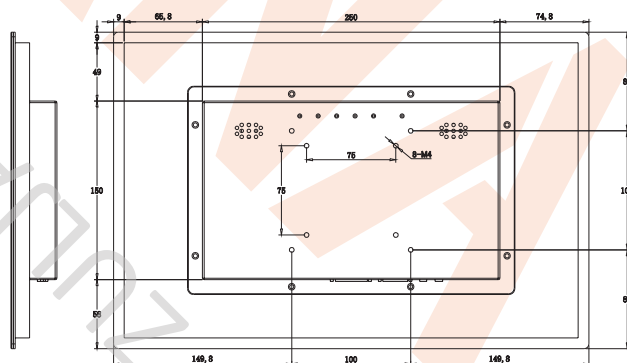

ZULJANA

15.6 INCH TOUCHSCREEN MONITOR

**MODEL NO:
ZL156TMBCAP**

Technical Specification

Product Name	15.6" Capacitive Touch Monitor	Touch Technology	Projected Capacitive 10-point Multitouch
Model Number	ZL156TMBCAP	Touch Panel Drivers	Windows; Linux; Mac; Android
IP Rating	IP65 Front / IP40 Back	Touch Life (Contacts)	Unlimited
Screen Diagonal (Inch/cm)	15.6/39.6	Surface Hardness	7H
Active Display Area(cm)	34.42(H)×19.36(V)	Surface Treatment	Anti-Glare (Optional)
Aspect Ratio	16:9	Glass Strengthening	Tempered Glass
Physical Resolution	1920×1080	Operating Temperature (°C)	-10 ~ +60
Maximum showable resolution	1920×1080	Humidity Range (RH)	10% - 90%
Colours Displayed	16.7M	Net Weight (Kg)	4.20
Brightness (cd/m2)	250 Nits (Optional)	Gross Weight (Kg)	5.50 (Incl.cartonage)
Contrast	800:1	Housing Material	Aluminum front/back case
Typical Reaction Time Tr/ Tf (ms)	170/170	Housing(mm)L x W x H	399.5 × 266 × 38.5
Visual Angle Horizontal / vertical (°)	160/160	Mounting	VESA 100
Backlight/Backlight Lifetime (hours)	LED/15,000	Power Indicator	Green LED
External Connectors	HDMI, DVI-D, VGA, PC-Audio, USB, 12V DC-IN	Power Supply	12V DC-Out

CE FCC RoHS

HDMI

www.baobaotechnology.com