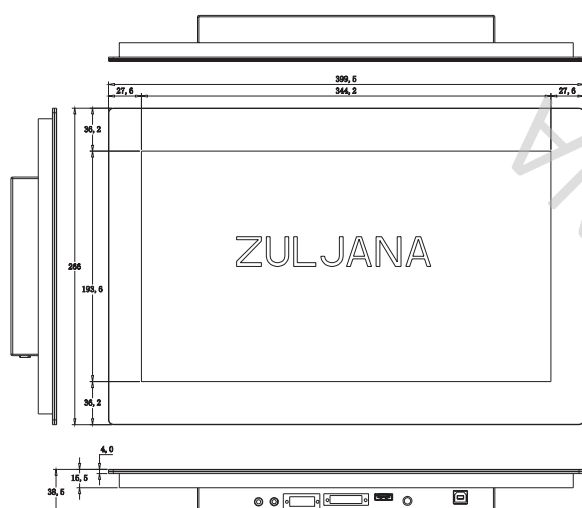

ZULJANA

15.6 INCH TOUCHSCREEN MONITOR

**MODEL NO:
ZL156TMBCAP**

Technical Specification

Product Name	15.6" Capacitive Touch Monitor	Touch Technology	Projected Capacitive 10-point Multitouch
Model Number	ZL156TMBCAP	Touch Panel Drivers	Windows; Linux; Mac; Android
IP Rating	IP65 Front / IP40 Back	Touch Life (Contacts)	Unlimited
Screen Diagonal (Inch/cm)	15.6/39.6	Surface Hardness	7H
Active Display Area(cm)	34.42(H)×19.36(V)	Surface Treatment	Anti-Glare (Optional)
Aspect Ratio	16:9	Glass Strengthening	Tempered Glass
Physical Resolution	1920×1080	Operating Temperature (°C)	-10 ~ +60
Maximum showable resolution	1920×1080	Humidity Range (RH)	10% - 90%
Colours Displayed	16.7M	Net Weight (Kg)	4.20
Brightness (cd/m2)	250 Nits (Optional)	Gross Weight (Kg)	5.50 (Incl.cartonage)
Contrast	800:1	Housing Material	Aluminum front/back case
Typical Reaction Time Tr/ Tf (ms)	170/170	Housing(mm)L x W x H	399.5 × 266 × 38.5
Visual Angle Horizontal / vertical (°)	160/160	Mounting	VESA 100
Backlight/Backlight Lifetime (hours)	LED/15,000	Power Indicator	Green LED
External Connectors	HDMI, DVI-D, VGA, PC-Audio, USB, 12V DC-IN	Power Supply	12V DC-Out

CE FCC RoHS

HDMI

www.baobaotechnology.com