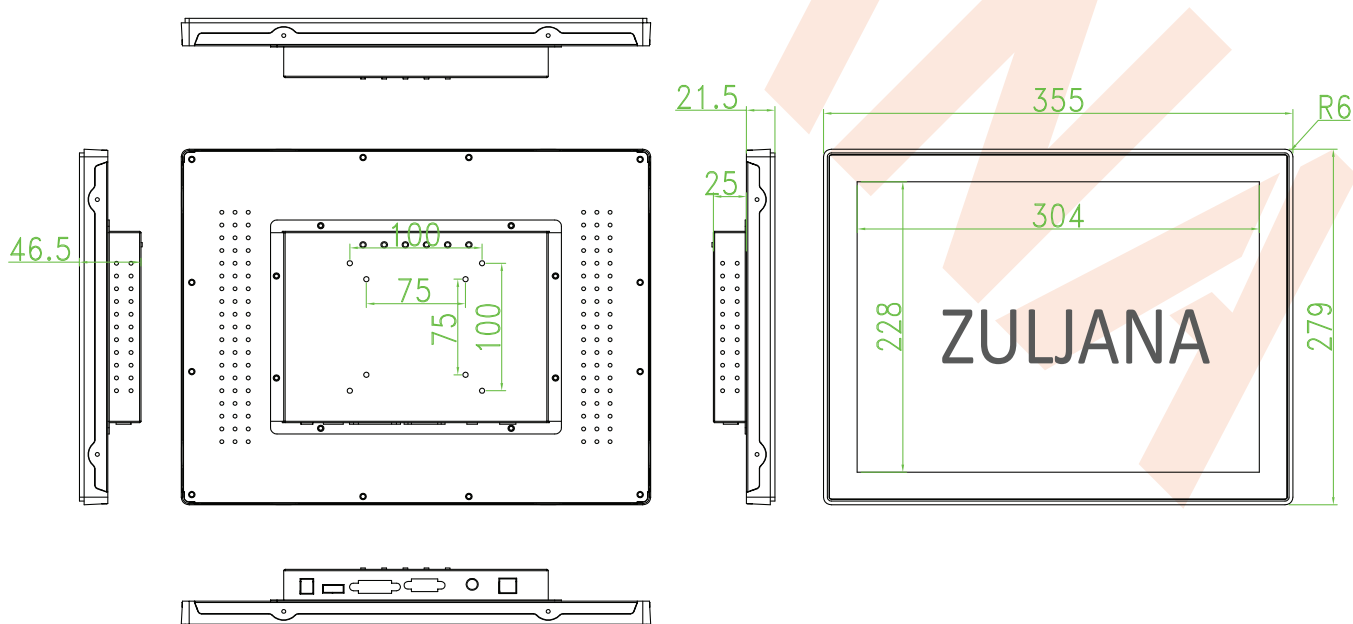

ZULJANA

15 INCH TOUCHSCREEN MONITOR

**MODEL NO:
ZL15TMBCAP**

Technical Specification

Product Name	15"Capacitive Touch Monitor	Touch Technology	Projected Capacitive 10-point Multitouch
Model Number	ZL15TMBCAP	Touch Panel Drivers	Windows; Linux; Mac; Android
IP Rating	IP65 Front / IP40 Back	Touch Life (Contacts)	Unlimited
Screen Diagonal (Inch/cm)	15/38.10	Surface Hardness	7H
Active Display Area(cm)	30.40(V)×22.80(H)	Surface Treatment	Anti-Glare (Optional)
Aspect Ratio	4:3	Glass Strengthening	Tempered Glass
Physical Resolution	1024×768	Operating Temperature (°C)	-10 ~ +60
Maximum showable resolution	1920×1080	Humidity Range (RH)	10% - 90%
Colours Displayed	16.7M	Net Weight (Kg)	4.10
Brightness (cd/m2)	300 Nits (Optional)	Gross Weight (Kg)	5.10 (Incl.cartonage)
Contrast	700:1	Housing Material	Aluminum front/back case
Typical Reaction Time Tr/ Tf (ms)	8/12	Housing(mm)L x W x H	355.0 × 279.0 × 46.5
Visual Angle Horizontal / vertical (°)	160/160	Mounting	VESA 100
Backlight/Backlight Lifetime (hours)	LED/30,000	Power Indicator	Green LED
External Connectors	HDMI 1.3, DVI-D, VGA, PC-Audio, USB, 12V DC-IN	Power Supply	12V 4.0A

CE FCC RoHS

HDMI

www.baobaotechnology.com