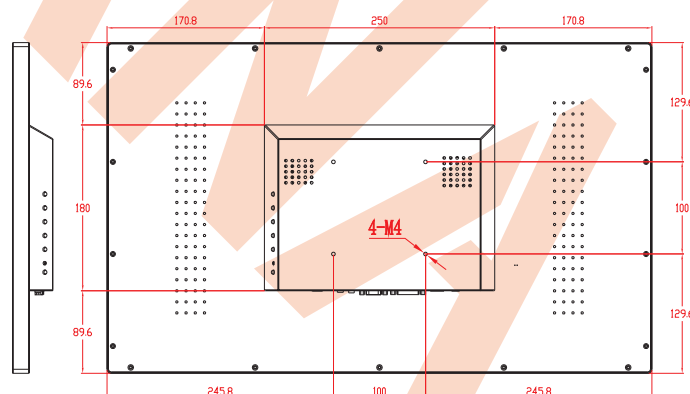

ZULJANA

24 INCH TOUCHSCREEN MONITOR

**MODEL NO:
ZL24TMBCAP**

Technical Specification

Product Name	24" Capacitive Touch Monitor	Touch Technology	Projected Capacitive 10-point Multitouch
Model Number	ZL24TMBCAP	Touch Panel Drivers	Windows; Linux; Mac; Android
IP Rating	IP65 Front / IP40 Back	Touch Life (Contacts)	Unlimited
Screen Diagonal (Inch/cm)	23.6/59.94	Surface Hardness	7H
Active Display Area(cm)	52.21(H)x29.44(V)	Surface Treatment	Anti-Glare (Optional)
Aspect Ratio	16:7	Glass Strengthening	Tempered Glass
Physical Resolution	1920x1080	Operating Temperature (°C)	-10 ~ +60
Maximum showable resolution	1920x1080	Humidity Range (RH)	10% - 90%
Colours Displayed	16.7M	Net Weight (Kg)	4.80
Brightness (cd/m2)	250 Nits (Optional)	Gross Weight (Kg)	6.00 (Incl.cartonage)
Contrast	1000:1	Housing Material	Aluminum front/back case
Typical Reaction Time Tr/ Tf (ms)	1.5/3.5	Housing(mm)L x W x H	59.16 X 35.92 X 4.60
Visual Angle Horizontal / vertical (°)	178/178	Mounting	VESA 100
Backlight/Backlight Lifetime (hours)	LED/20,000	Power Indicator	Green LED
External Connectors	HDMI 1.3, DVI-D, VGA, PC-Audio, USB, 12V DC-IN, BNC Connector	Power Supply	12V DC, 3A

CE

FC

RoHS

IP65/IP40

dvi
digital
visual interface

HDMI

VGA

+60°C
-10°C

www.baobaotechnology.com

+86 769 81009070

+86 769 81009071

+36 706 266 786

hussain@baobaotechnology.com

<https://www.baobaotechnology.com>