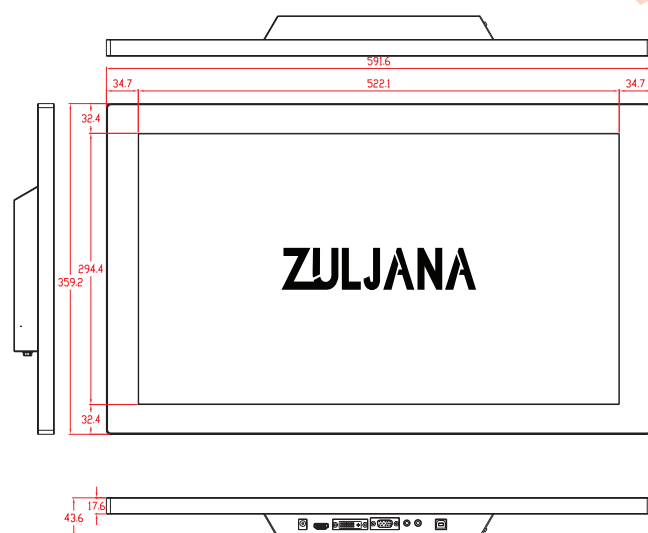

ZULJANA

24 INCH TOUCHSCREEN MONITOR

**MODEL NO:
ZL24TMBCAP**

Technical Specification

Product Name	24" Capacitive Touch Monitor	Touch Technology	Projected Capacitive 10-point Multitouch
Model Number	ZL24TMBCAP	Touch Panel Drivers	Windows; Linux; Mac; Android
IP Rating	IP65 Front / IP40 Back	Touch Life (Contacts)	Unlimited
Screen Diagonal (Inch/cm)	23.6/59.94	Surface Hardness	7H
Active Display Area(cm)	52.21(H)x29.44(V)	Surface Treatment	Anti-Glare (Optional)
Aspect Ratio	16:7	Glass Strengthening	Tempered Glass
Physical Resolution	1920x1080	Operating Temperature (°C)	-10 ~ +60
Maximum showable resolution	1920x1080	Humidity Range (RH)	10% - 90%
Colours Displayed	16.7M	Net Weight (Kg)	4.80
Brightness (cd/m2)	250 Nits (Optional)	Gross Weight (Kg)	6.00 (Incl.cartonage)
Contrast	1000:1	Housing Material	Aluminum front/back case
Typical Reaction Time Tr/ Tf (ms)	1.5/3.5	Housing(mm)L x W x H	59.16 X 35.92 X 4.60
Visual Angle Horizontal / vertical (°)	178/178	Mounting	VESA 100
Backlight/Backlight Lifetime (hours)	LED/20,000	Power Indicator	Green LED
External Connectors	HDMI 1.3, DVI-D, VGA, PC-Audio, USB, 12V DC-IN, BNC Connector	Power Supply	12V DC, 3A

CE

FC

RoHS

IP65/IP40

dvi
digital
visual interface

HDMI

VGA

+60°C
-10°C

www.baobaotechnology.com

+86 769 81009070

+86 769 81009071

+36 706 266 786

hussain@baobaotechnology.com

<https://www.baobaotechnology.com>