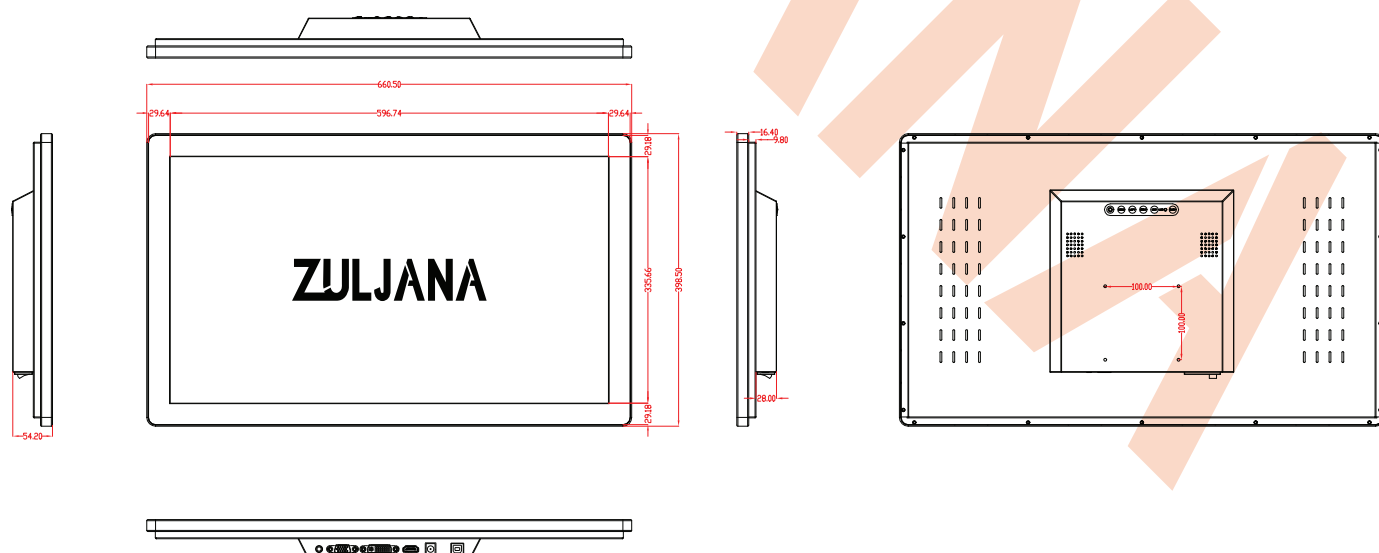

ZULJANA

27 INCH TOUCHSCREEN MONITOR

**MODEL NO:
ZL27TMBCAP**

Technical Specification

Product Name	27"Capacitive Touch Monitor	Touch Technology	Projected Capacitive 10-point Multitouch
Model Number	ZL27TMBCAP	Touch Panel Drivers	Windows; Linux; Mac; Android
IP Rating	IP65 Front / IP40 Back	Touch Life (Contacts)	Unlimited
Screen Diagonal (Inch/cm)	27/68.57	Surface Hardness	7H
Active Display Area(cm)	59.67(L)×33.56(H)	Surface Treatment	Anti-Glare (Optional)
Aspect Ratio	16:9	Glass Strengthening	Tempered Glass
Physical Resolution	3840 x 2160	Operating Temperature (°C)	-10 ~ +60
Maximum showable resolution	3840 x 2160	Humidity Range (RH)	10% - 90%
Colours Displayed	1.07B	Net Weight (Kg)	9.50
Brightness (cd/m2)	500 Nits (Optional)	Gross Weight (Kg)	11.50 (Incl.cartonage)
Contrast	1000:1	Housing Material	Aluminum front/back case
Typical Reaction Time Tr/ Tf (ms)	7/5	Housing(mm)L x W x H	660.5 × 398.5 × 16.4
Visual Angle Horizontal / vertical (°)	178/178	Mounting	VESA 100
Backlight/Backlight Lifetime (hours)	LED/30,000	Power Indicator	Green LED
External Connectors	3 × HDMI, DP, Audio-in, USB	Power Supply	12V DC-Out

CE FC RoHS

IP65/IP40

dvi
digital visual interface

HDMI

VGA

+60°C
-10°C

www.baobaotechnology.com

+86 769 81009070

+86 769 81009071

+36 706 266 786

hussain@baobaotechnology.com

<https://www.baobaotechnology.com>