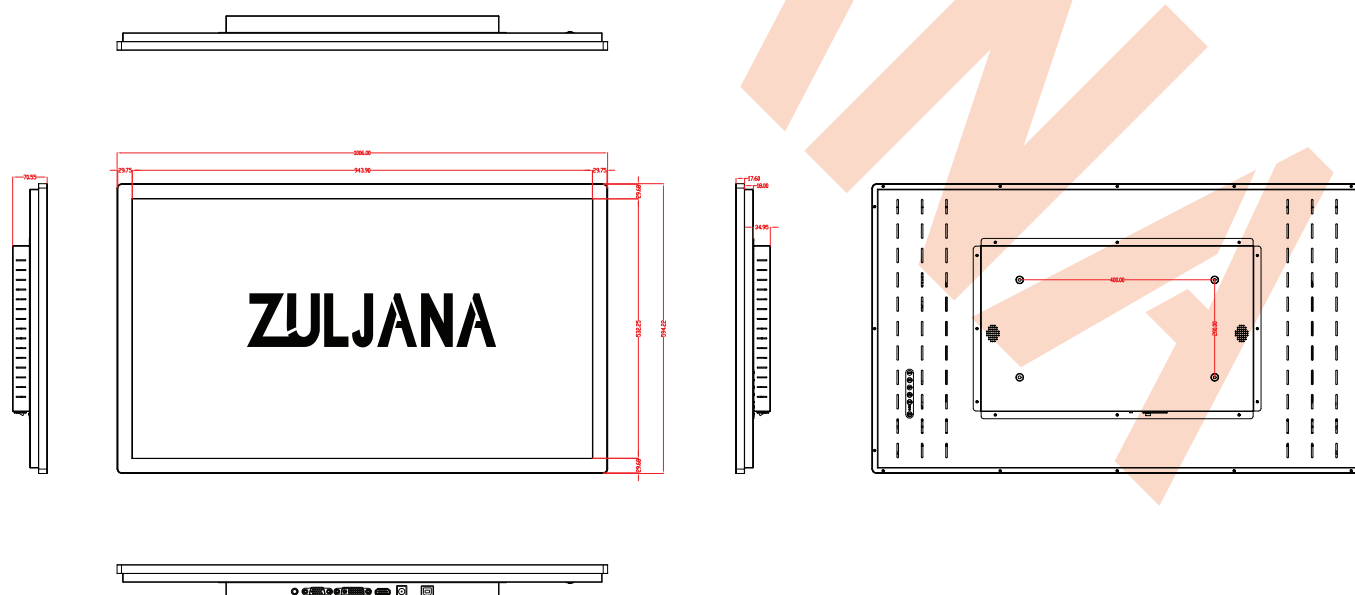

ZULJANA

43 INCH TOUCHSCREEN MONITOR

**MODEL NO:
ZL43TMBCAP**

Technical Specification

Product Name	43"Capacitive Touch Monitor	Touch Technology	Projected Capacitive 10-point Multitouch
Model Number	ZL43TMBCAP	Touch Panel Drivers	Windows; Linux; Mac; Android
IP Rating	IP65 Front / IP40 Back	Touch Life (Contacts)	Unlimited
Screen Diagonal (Inch/cm)	43/107.95	Surface Hardness	7H
Active Display Area(cm)	94.09(H)x52.92(V)	Surface Treatment	Anti-Glare (Optional)
Aspect Ratio	16:9	Glass Strengthening	Tempered Glass
Physical Resolution	1920x1080	Operating Temperature (°C)	-10 ~ +60
Maximum showable resolution	1920x1080	Humidity Range (RH)	10% - 90%
Colours Displayed	16.7M	Net Weight (Kg)	28
Brightness (cd/m2)	400 Nits (Optional)	Gross Weight (Kg)	36.00 (Incl.cartonage)
Contrast	3000:1	Housing Material	Aluminum front/back case
Typical Reaction Time Tr/ Tf (ms)	4/4	Housing(mm)L x W x H	1031.00 X 619.50 X 65.70
Visual Angle Horizontal / vertical (°)	179/179	Mounting	VESA 400 x 300
Backlight/Backlight Lifetime (hours)	LED/60,000	Power Indicator	Green LED
External Connectors	HDMI, DVI-D, VGA, PC-Audio, USB 12V DC-IN	Power Supply	12V DC-Out

CE FCC RoHS

HDMI

www.baobaotechnology.com

+86 769 81009070

+86 769 81009071

+36 706 266 786

hussain@baobaotechnology.com

<https://www.baobaotechnology.com>