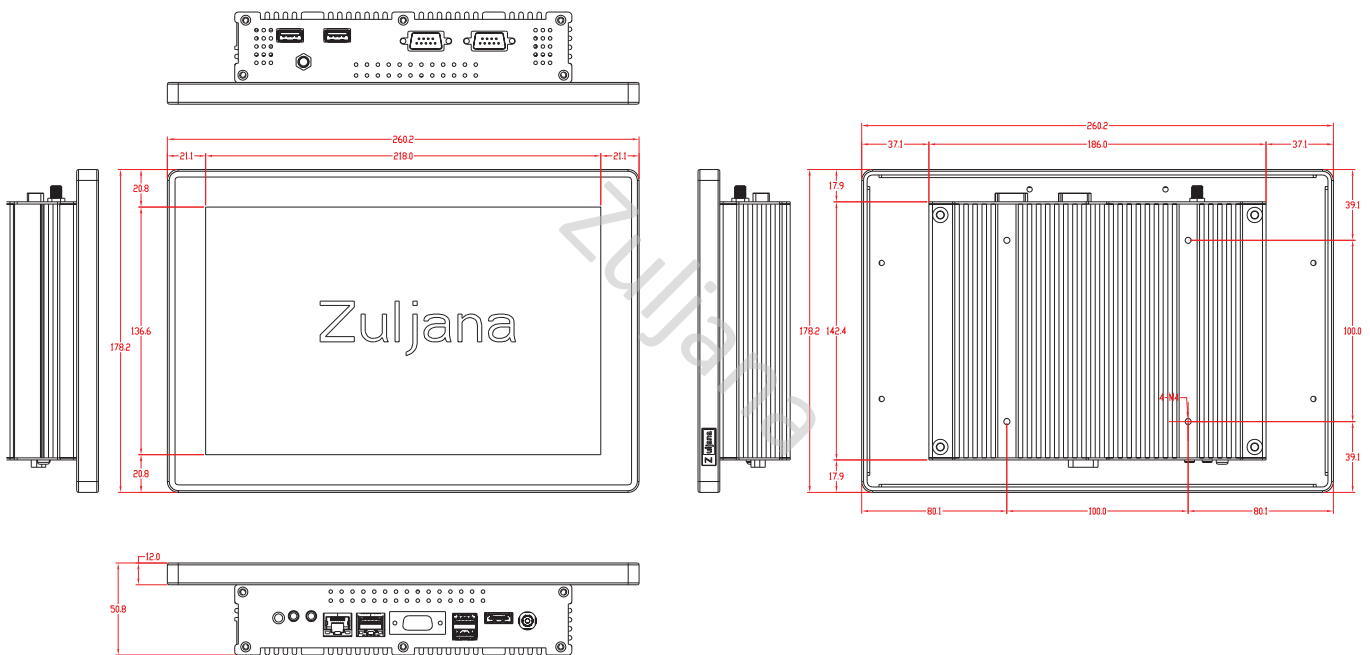

ZULJANA'S INDUSTRIAL TOUCHSCREEN COMPUTER ZL101PC-C

ZULJANA

HIGHLIGHTS:

- 10.1" Full HD Display
- 10 Points PCAP Touch Panel
- Resolution: 1280×800
- Brightness: 250 Nits
- Intel® Celeron® J1900
- RAM: 4GB
- Hard Drive: 64GB
- Windows 10
- WiFi, Ethernet, Bluetooth

www.baobaotechnology.com

Technical Specifications

Processor	Intel® Celeron® J1900	I/O Interfaces	1 x HDMI
Operating System	Windows 10, Pre Installed		2x USB 3.0, 2x USB 2.0, 2 x COM Port
RAM	4GB		5V/12V
Hard Drive	64GB		1x 10/100/1000Mbit RJ45 Ports
Brightness (cd/m2)	250 Nits		Audio
Contrast	700:1	Network	Realtek PCIe GB LAN 8111G; W-LAN
Operating Display	10.1" Full HD Display	Mounting	VESA 100
	Resolution: 1280x800	Operating Temperature (°C)	-10 ~ +60
	Active Area(cm): 21.80(H) × 13.66(W)	Net Weight (Kg)	1.60
	Aspect Ratio: 16:10	Gross Weight (Kg)	2.30 (incl. cartonnage)
	150/145 viewing angle	Dimensions	260.2mm (L) x 178.2mm (W) x 50.8mm (H)
Touch Panel	10 Points PCAP Touch Panel	Power Supply	110V~220V 90W AC-DC Adapter