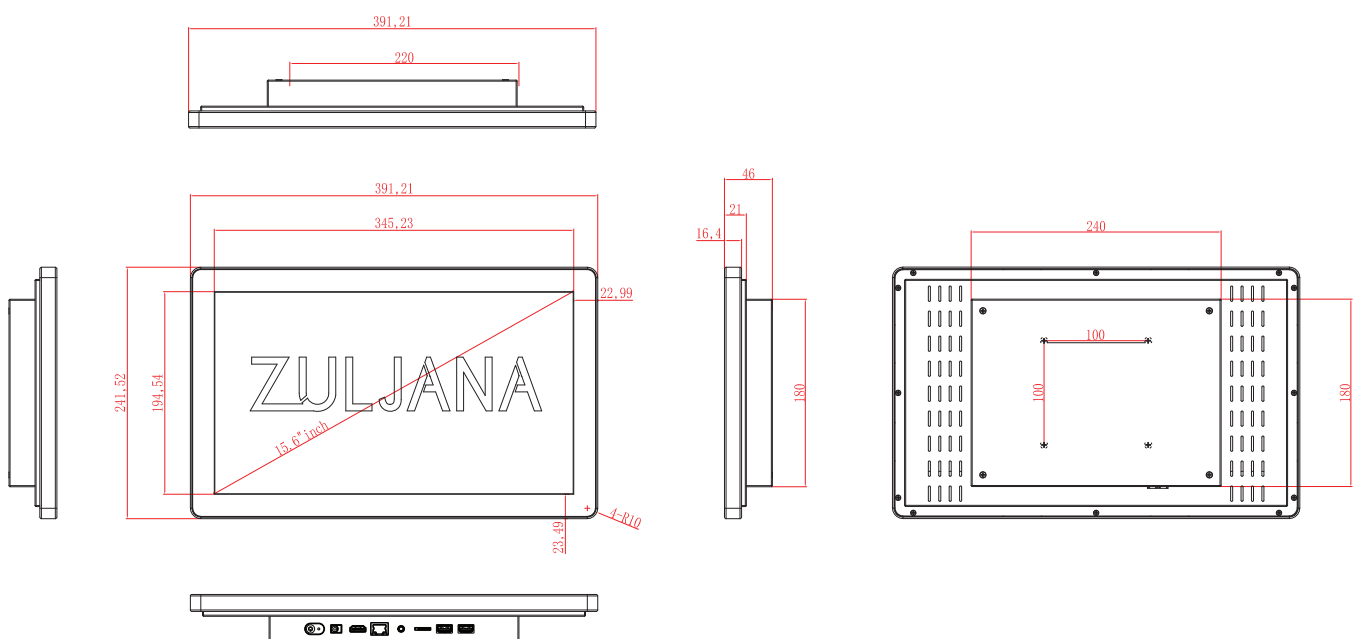

I/O Interfaces (Android)

- | | |
|------------------------|--------------------|
| 1 1 x POWER BUTTON | 5 1 x Audio PORT |
| 2 1 x DC-IN POWER PORT | 6 1 x SD Card |
| 3 1 x HDMI | 7 1 x USB 2.0 PORT |
| 4 1 x LAN PORT | 8 1 x USB 3.0 PORT |

Product Specifications

ZULJANA

Product Specifications

CPU / Processor	Rockchip RK3568	Wireless Connectivity	WiFi (802.11b/g/n)
Memory	4GB RAM		Bluetooth 4.0/4.2
Storage	32GB ROM/Storage	Audio	1 x 3W Integrated Speaker
Supported OS & GMS	Android 11	Power	36W / 12V
I/O Ports	1 x POWER BUTTON 1 x DC-IN POWER PORT 1 x HDMI 1 x LAN PORT 1 x Audio PORT 1 x SD Card 1 x USB 2.0 PORT 1 x USB 3.0 PORT	Display	15.6" Widescreen (1920 x 1080)
		Touch Screen	True-Flat PCAP Multi-Touch
		Wall Mount	VESA, 100 x 100mm
		Dims (w.o base)	391.21mm W x 241.52mm H x 46mm" D

Dimensions

Global Headquarter

Floor 4, Building 2, Guancheng Sanliang Industrial Park,
No. 2, Chenxing Road, Huangjiang Town, Dongguan City,
Guangdong, P.R.C Postal Code: 523516

Sales & Marketing Office

106/C, Shamsabad Colony, Doulat Gate Road, Bosan
Town, Multan, Punjab, Pakistan Postal Code: 60000