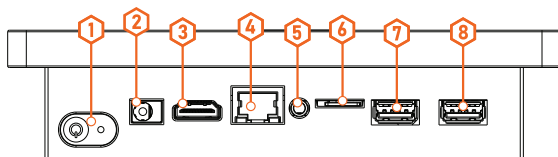

Access Control

HealthCare

ZL156PC-A is a 15.6-inch All-in-One computer equipped with RockChip RK3568 Android processor. With a high-resolution display, PCAP multi-touch support, IP65-rated front panel, and VESA mounting capability, ZL156PC-A offers excellent integration possibility. There are one x USB 2.0/3.0 ports, a LAN port, connector, and a HDMI connector for more flexible connections. The ZL156PC-A provides a pre-installed Android that allows customers to quickly access web information in a variety of IoT applications.

I/O Interfaces (Android)

- | | |
|------------------------|--------------------|
| 1 1 x POWER BUTTON | 5 1 x Audio PORT |
| 2 1 x DC-IN POWER PORT | 6 1 x SD Card |
| 3 1 x HDMI | 7 1 x USB 2.0 PORT |
| 4 1 x LAN PORT | 8 1 x USB 3.0 PORT |