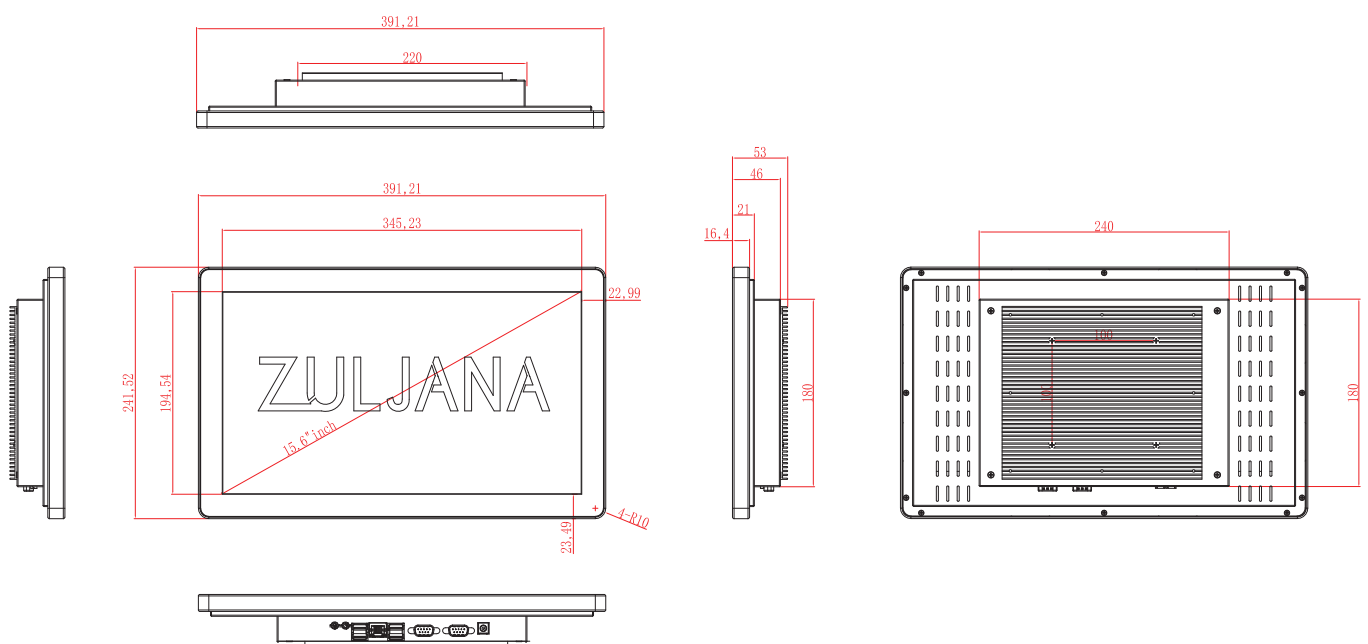

ZL156PC-C is an 15.6-inch All-in-One computer equipped with Intel® Celeron® Window processor. ZL156PC-C 15.6" has a high-resolution display, PCAP multi-touch support, IP65-rated front panel, and VESA mounting support, ZL156PC-C offers excellent integration possibility. External 2 x USB 2.0/3.0, LAN port, VGA, and HDMI expand more flexible connection. In a variety of IoT applications, ZL156PC-C provides customers with a pre-installed window for viewing web information quickly.

## I/O Interfaces (Windows)

- |                    |                        |
|--------------------|------------------------|
| 1 2 x USB 2.0 PORT | 5 1 x VGA              |
| 2 2 x USB 3.0 PORT | 6 1 x HDMI             |
| 3 1 x LAN PORT     | 7 1 x DC-IN POWER PORT |
| 4 1 x LAN PORT     | 8 1 x POWER BUTTON     |

## Dimensions