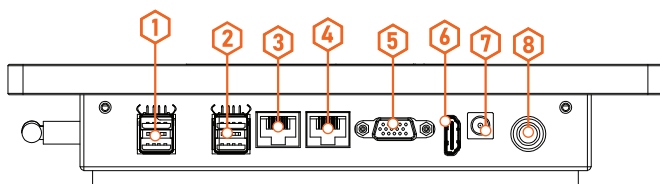

15"

Touchscreen Panel PC All-in-One

ZL15PC-C

ZL15PC-C is an 15-inch All-in-One computer equipped with Intel® Core® Window processor. ZL15PC-C 15" has a high-resolution display, PCAP multi-touch support, IP65-rated front panel, and VESA mounting support, ZL15PC-C offers excellent integration possibility. External 2 x USB 2.0/3.0, LAN port, VGA, and HDMI expand more flexible connection. In a variety of IoT applications, ZL15PC-C provides customers with a pre-installed window for viewing web information quickly.

I/O Interfaces (Windows)

- 1 2 x USB 2.0 PORT
- 2 2 x USB 3.0 PORT
- 3 1 x LAN PORT
- 4 1 x LAN PORT
- 5 1 x VGA
- 6 1 x HDMI
- 7 1 x DC-IN POWER PORT
- 8 1 x POWER BUTTON

Product Specifications

CPU / Processor	Intel® Core™ i5-5300U	Wireless Connectivity	WiFi (802.11b/g/n)
Memory	4GB RAM		Bluetooth 4.0/4.2
Storage	64GB SSD/Storage	Audio	1 x 3W Integrated Speaker
Supported OS & GMS	Windows 10 pre-installed	Power	36W / 12V
I/O Ports	2 x USB 2.0 PORT 2 x USB 3.0 PORT 2 x LAN PORT 1 x VGA 1 x HDMI 1 x DC-IN POWER PORT 1 x POWER BUTTON	Display	15" Full HD Display (1366×768)
		Touch Screen	True-Flat PCAP Multi-Touch
		Wall Mount	VESA, 100 x 100mm
		Dims (w.o base)	344.5mm W x 268.5mm H x 58mm" D