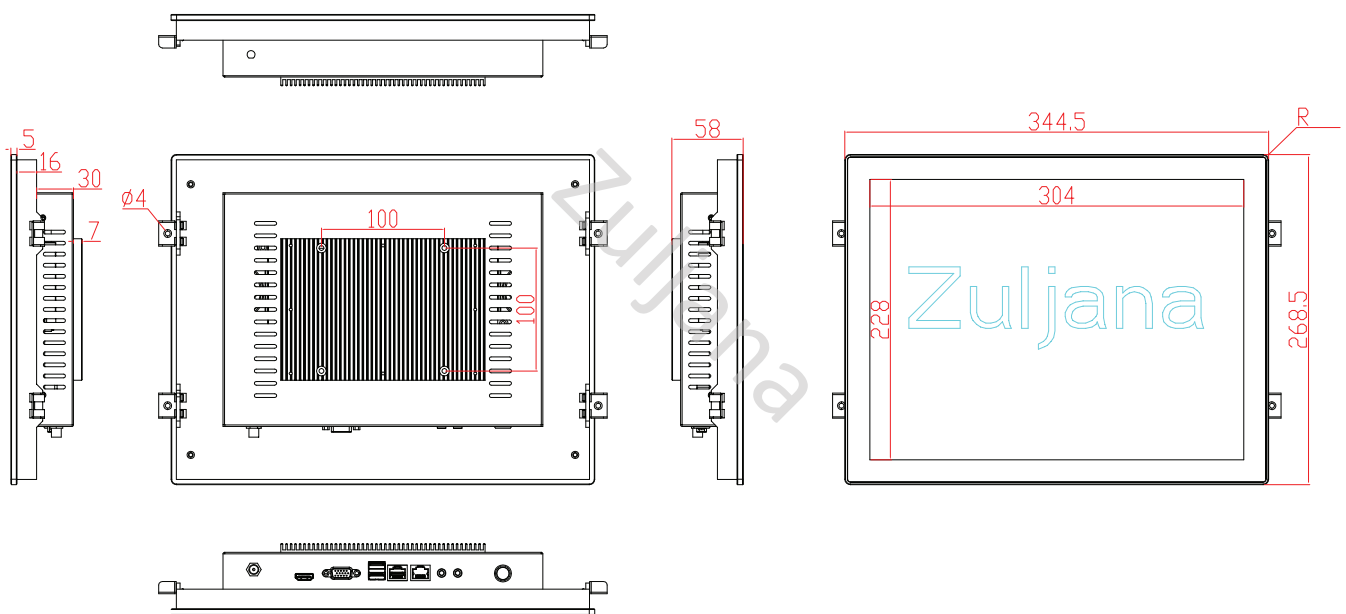

15"

Touchscreen Panel PC All-in-One

ZL15PC-C

ZL15PC-C is an 15-inch All-in-One computer equipped with Intel® Core® Window processor. ZL15PC-C 15" has a high-resolution display, PCAP multi-touch support, IP65-rated front panel, and VESA mounting support, ZL15PC-C offers excellent integration possibility. External 2 x USB 2.0/3.0, LAN port, VGA, and HDMI expand more flexible connection. In a variety of IoT applications, ZL15PC-C provides customers with a pre-installed window for viewing web information quickly.

I/O Interfaces (Windows)

- 1 2 x USB 2.0 PORT
- 2 2 x USB 3.0 PORT
- 3 1 x LAN PORT
- 4 1 x LAN PORT
- 5 1 x VGA
- 6 1 x HDMI
- 7 1 x DC-IN POWER PORT
- 8 1 x POWER BUTTON

Product Specifications

CPU / Processor	Intel® Core™ i5-5300U	Wireless Connectivity	WiFi (802.11b/g/n)
Memory	4GB RAM		Bluetooth 4.0/4.2
Storage	64GB SSD/Storage	Audio	1 x 3W Integrated Speaker
Supported OS & GMS	Windows 10 pre-installed	Power	36W / 12V
I/O Ports	2 x USB 2.0 PORT 2 x USB 3.0 PORT 2 x LAN PORT 1 x VGA 1 x HDMI 1 x DC-IN POWER PORT 1 x POWER BUTTON	Display	15" Full HD Display (1366×768)
		Touch Screen	True-Flat PCAP Multi-Touch
		Wall Mount	VESA, 100 x 100mm
		Dims (w.o base)	344.5mm W x 268.5mm H x 58mm" D

Dimensions

Global Headquarter

Floor 4, Building 2, Guancheng Sanliang Industrial Park,
No. 2, Chenxing Road, Huangjiang Town, Dongguan City,
Guangdong, P.R.C Postal Code: 523516

Sales & Marketing Office

106/C, Shamsabad Colony, Doulat Gate Road, Bosan
Town, Multan, Punjab, Pakistan Postal Code: 60000