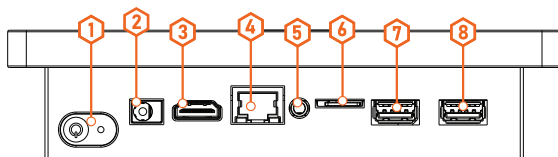

ZL215PC-A is a 21.5-inch All-in-One computer equipped with RockChip RK3568 Android processor. With a high-resolution display, PCAP multi-touch support, IP65-rated front panel, and VESA mounting capability, ZL215PC-A offers excellent integration possibility. There are one x USB 2.0/3.0 ports, a LAN port, connector, and a HDMI connector for more flexible connections. The ZL215PC-A provides a pre-installed Android that allows customers to quickly access web information in a variety of IoT applications.

I/O Interfaces (Android)

- 1 1 x POWER BUTTON
- 2 1 x DC-IN POWER PORT
- 3 1 x HDMI
- 4 1 x LAN PORT
- 5 1 x Audio PORT
- 6 1 x SD Card
- 7 1 x USB 2.0 PORT
- 8 1 x USB 3.0 PORT

Product Specifications

CPU / Processor	Rockchip RK3568	Wireless Connectivity	WiFi (802.11b/g/n)
Memory	4GB RAM		Bluetooth 4.0/4.2
Storage	32GB ROM/Storage	Audio	1 x 3W Integrated Speaker
Supported OS & GMS	Android 11	Power	36W / 12V
I/O Ports	1 x POWER BUTTON 1 x DC-IN POWER PORT 1 x HDMI 1 x LAN PORT 1 x Audio PORT 1 x SD Card 1 x USB 2.0 PORT 1 x USB 3.0 PORT	Display	21.5" Widescreen (1920 x 1080)
		Touch Screen	True-Flat PCAP Multi-Touch
		Wall Mount	VESA, 100 x 100mm
		Dims (w.o base)	517.44mm W x 313.31mm H x 48.58mm" D