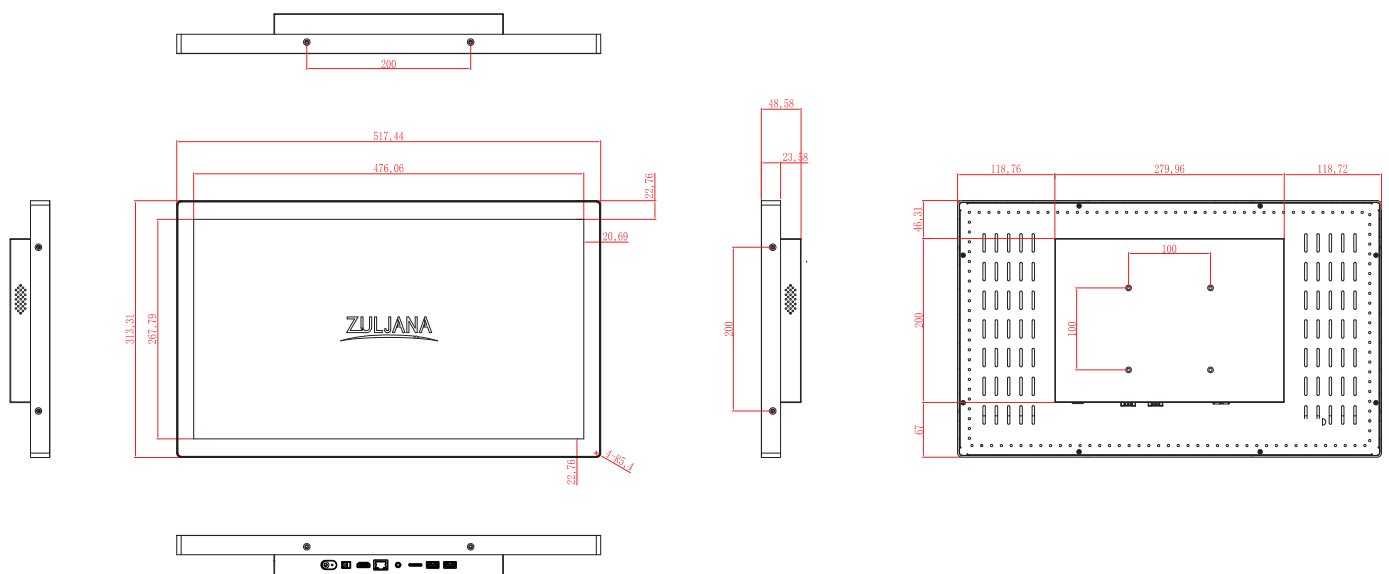

I/O Interfaces (Android)

- 1 1 x POWER BUTTON
- 2 1 x DC-IN POWER PORT
- 3 1 x HDMI
- 4 1 x LAN PORT
- 5 1 x Audio PORT
- 6 1 x SD Card
- 7 1 x USB 2.0 PORT
- 8 1 x USB 3.0 PORT

Product Specifications

CPU / Processor	Rockchip RK3568	Wireless Connectivity	WiFi (802.11b/g/n)
Memory	4GB RAM		Bluetooth 4.0/4.2
Storage	32GB ROM/Storage	Audio	1 x 3W Integrated Speaker
Supported OS & GMS	Android 11	Power	36W / 12V
I/O Ports	1 x POWER BUTTON 1 x DC-IN POWER PORT 1 x HDMI 1 x LAN PORT 1 x Audio PORT 1 x SD Card 1 x USB 2.0 PORT 1 x USB 3.0 PORT	Display	21.5" Widescreen (1920 x 1080)
		Touch Screen	True-Flat PCAP Multi-Touch
		Wall Mount	VESA, 100 x 100mm
		Dims (w.o base)	517.44mm W x 313.31mm H x 48.58mm" D

Dimensions

Global Headquarter

Floor 4, Building 2, Guancheng Sanliang Industrial Park,
No. 2, Chenxing Road, Huangjiang Town, Dongguan City,
Guangdong, P.R.C Postal Code: 523516

Sales & Marketing Office

106/C, Shamsabad Colony, Doulat Gate Road, Bosan
Town, Multan, Punjab, Pakistan Postal Code: 60000