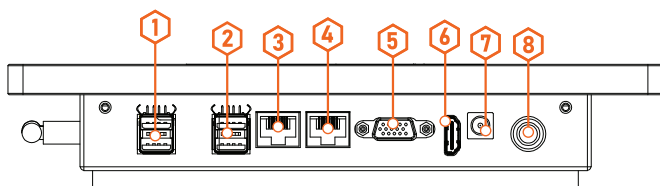

21.5" Touchscreen Computer

ZL215PC-C

ZL215PC-C is an 21.5-inch All-in-One computer equipped with Intel® Celeron® Window processor. ZL215PC-C 21.5" has a high-resolution display, PCAP multi-touch support, IP65-rated front panel, and VESA mounting support, ZL215PC-C offers excellent integration possibility. External 2 x USB 2.0/3.0, LAN port, VGA, and HDMI expand more flexible connection. In a variety of IoT applications, ZL215PC-C provides customers with a pre-installed window for viewing web information quickly.

I/O Interfaces (Windows)

- 1 2 x USB 2.0 PORT
- 2 2 x USB 3.0 PORT
- 3 1 x LAN PORT
- 4 1 x LAN PORT
- 5 1 x VGA
- 6 1 x HDMI
- 7 1 x DC-IN POWER PORT
- 8 1 x POWER BUTTON

Product Specifications

CPU / Processor	Intel® Celeron® J6412 Processor	Wireless Connectivity	WiFi (802.11b/g/n)
Memory	4GB RAM		Bluetooth 4.0/4.2
Storage	64GB SSD/Storage	Audio	1 x 3W Integrated Speaker
Supported OS & GMS	Windows 10 pre-installed	Power	36W / 12V
I/O Ports	2 x USB 2.0 PORT 2 x USB 3.0 PORT 2 x LAN PORT 1 x VGA 1 x HDMI 1 x DC-IN POWER PORT 1 x POWER BUTTON	Display	21.5" Widescreen (1920 x 1080)
		Touch Screen	True-Flat PCAP Multi-Touch
		Wall Mount	VESA, 100 x 100mm
		Dims (w.o base)	517.44mm W x 313.31mm H x 55.58mm" D