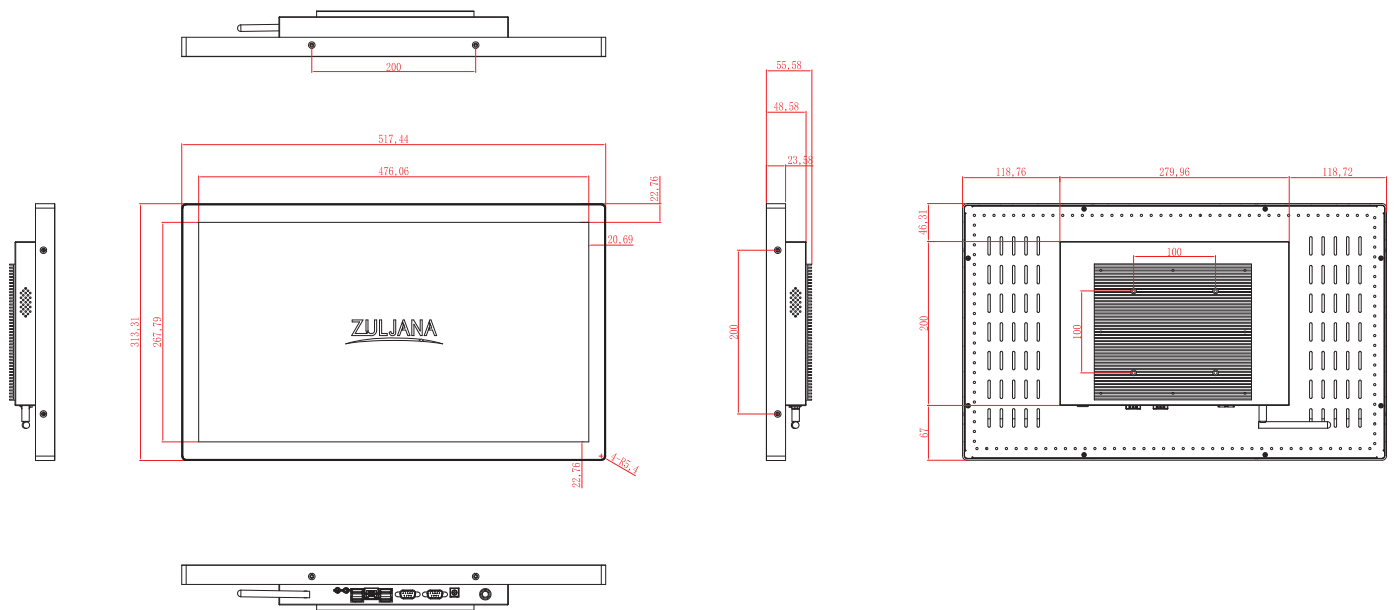

I/O Interfaces (Windows)

- 1 2 x USB 2.0 PORT
- 2 2 x USB 3.0 PORT
- 3 1 x LAN PORT
- 4 1 x LAN PORT
- 5 1 x VGA
- 6 1 x HDMI
- 7 1 x DC-IN POWER PORT
- 8 1 x POWER BUTTON

Product Specifications

CPU / Processor	Intel® Celeron® J6412 Processor	Wireless Connectivity	WiFi (802.11b/g/n)
Memory	4GB RAM		Bluetooth 4.0/4.2
Storage	64GB SSD/Storage	Audio	1 x 3W Integrated Speaker
Supported OS & GMS	Windows 10 pre-installed	Power	36W / 12V
I/O Ports	2 x USB 2.0 PORT 2 x USB 3.0 PORT 2 x LAN PORT 1 x VGA 1 x HDMI 1 x DC-IN POWER PORT 1 x POWER BUTTON	Display	21.5" Widescreen (1920 x 1080)
		Touch Screen	True-Flat PCAP Multi-Touch
		Wall Mount	VESA, 100 x 100mm
		Dims (w.o base)	517.44mm W x 313.31mm H x 55.58mm" D

Dimensions

Global Headquarter

Floor 4, Building 2, Guancheng Sanliang Industrial Park,
No. 2, Chenxing Road, Huangjiang Town, Dongguan City,
Guangdong, P.R.C Postal Code: 523516

Sales & Marketing Office

106/C, Shamsabad Colony, Doulat Gate Road, Bosan
Town, Multan, Punjab, Pakistan Postal Code: 60000