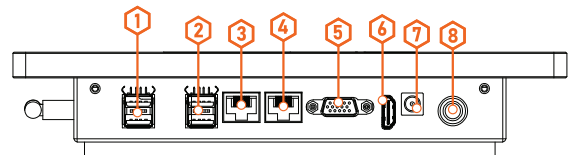

I/O Interfaces (Windows)

1 2 x USB 2.0 PORT	5 1 x VGA
2 2 x USB 3.0 PORT	6 1 x HDMI
3 1 x LAN PORT	7 1 x DC-IN POWER PORT
4 1 x LAN PORT	8 1 x POWER BUTTON