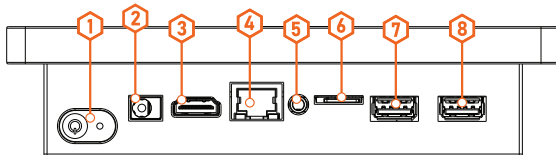

I/O Interfaces (Android)

1 1 x POWER BUTTON	5 1 x Audio PORT
2 1 x DC-IN POWER PORT	6 1 x SD Card
3 1 x HDMI	7 1 x USB 2.0 PORT
4 1 x LAN PORT	8 1 x USB 3.0 PORT