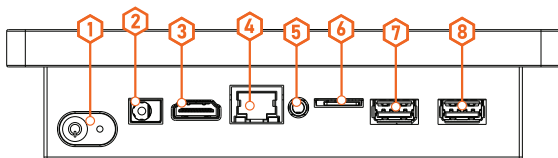

### ZL55IWB

NOW WITH  
ANDROID 13

School

Office

Zuljana's interactive whiteboard is ideal for both education and business! The 55-inch super-sensitive flat 10-point touchscreen enables writing and drawing with fingers and pen. The RockChip and Intel® Core® CPUs ensure efficiency and reliability. In addition, mounting it on the wall saves space. Our interactive whiteboard can be utilized for both classrooms and working on exciting projects at work!

#### I/O Interfaces (Windows)

- 1 1 x POWER BUTTON
- 2 1 x DC-IN POWER PORT
- 3 1 x HDMI
- 4 1 x LAN PORT
- 5 1 x Audio PORT
- 6 1 x SD Card
- 7 1 x USB 2.0 PORT
- 8 1 x USB 3.0 PORT

- 1 2 x USB 2.0 PORT
- 2 2 x USB 3.0 PORT
- 3 1 x LAN PORT
- 4 1 x LAN PORT
- 5 1 x VGA
- 6 1 x HDMI
- 7 1 x DC-IN POWER PORT
- 8 1 x POWER BUTTON