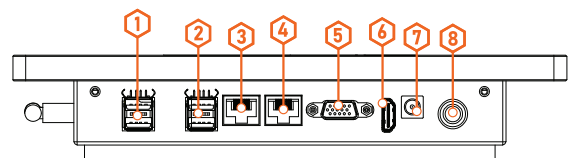

### ZL55IWB

NOW WITH  
ANDROID 13

School

Office

Zuljana's interactive whiteboard is ideal for both education and business! The 55-inch super-sensitive flat 10-point touchscreen enables writing and drawing with fingers and pen. The RockChip and Intel® Core® CPUs ensure efficiency and reliability. In addition, mounting it on the wall saves space. Our interactive whiteboard can be utilized for both classrooms and working on exciting projects at work!

#### I/O Interfaces (Windows)

- 1 1 x POWER BUTTON
- 2 1 x DC-IN POWER PORT
- 3 1 x HDMI
- 4 1 x LAN PORT
- 5 1 x Audio PORT
- 6 1 x SD Card
- 7 1 x USB 2.0 PORT
- 8 1 x USB 3.0 PORT

- 1 2 x USB 2.0 PORT
- 2 2 x USB 3.0 PORT
- 3 1 x LAN PORT
- 4 1 x LAN PORT
- 5 1 x VGA
- 6 1 x HDMI
- 7 1 x DC-IN POWER PORT
- 8 1 x POWER BUTTON