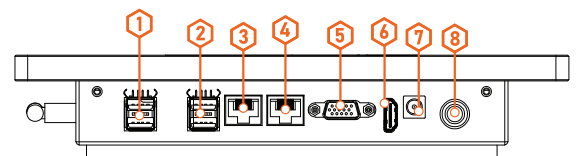

I/O Interfaces (Windows)

1 2 x USB 2.0 PORT	5 1 x VGA
2 2 x USB 3.0 PORT	6 1 x HDMI
3 1 x LAN PORT	7 1 x DC-IN POWER PORT
4 1 x LAN PORT	8 1 x POWER BUTTON