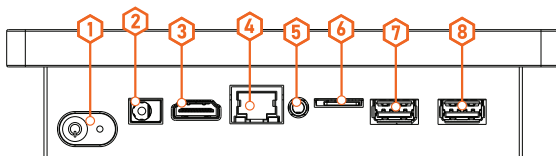

### ZL65IWB

Buit-In  
ANDROID OS

Buit-In  
Windows

School

Office

Zuljana's interactive whiteboard is ideal for both education and business! The 65-inch super-sensitive flat 10-point touchscreen enables writing and drawing with fingers and pen. The RockChip and Intel® Core® CPUs ensure efficiency and reliability. In addition, mounting it on the wall saves space. Our interactive whiteboard can be utilized for both classrooms and working on exciting projects at work!

#### I/O Interfaces (Android)

- |                        |                    |
|------------------------|--------------------|
| 1 1 x POWER BUTTON     | 5 1 x Audio PORT   |
| 2 1 x DC-IN POWER PORT | 6 1 x SD Card      |
| 3 1 x HDMI             | 7 1 x USB 2.0 PORT |
| 4 1 x LAN PORT         | 8 1 x USB 3.0 PORT |

#### I/O Interfaces (Windows)

- |                    |                        |
|--------------------|------------------------|
| 1 2 x USB 2.0 PORT | 5 1 x VGA              |
| 2 2 x USB 3.0 PORT | 6 1 x HDMI             |
| 3 1 x LAN PORT     | 7 1 x DC-IN POWER PORT |
| 4 1 x LAN PORT     | 8 1 x POWER BUTTON     |