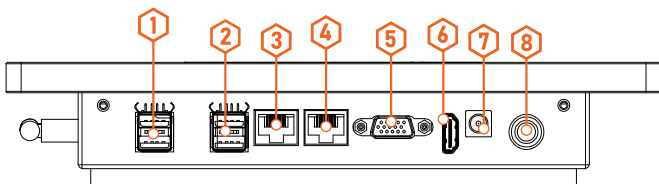

8"

Touchscreen Panel PC All-in-One

ZL8PC-C

EV Charging

Kiosks

Smart Locker

Parking Terminal

Access Control

ZL8PC-C is an 8-inch All-in-One computer equipped with Intel® Core® Window processor. ZL8PC-C 8" has a high-resolution display, PCAP multi-touch support, IP65-rated front panel, and VESA mounting support, ZL8PC-C offers excellent integration possibility. External 2 x USB 2.0/3.0, LAN port, VGA, and HDMI expand more flexible connection. In a variety of IoT applications, ZL8PC-C provides customers with a pre-installed window for viewing web information quickly.

I/O Interfaces (Windows)

- 1 2 x USB 2.0 PORT
- 2 2 x USB 3.0 PORT
- 3 1 x LAN PORT
- 4 1 x LAN PORT
- 5 1 x VGA
- 6 1 x HDMI
- 7 1 x DC-IN POWER PORT
- 8 1 x POWER BUTTON

Product Specifications

ZULJANA

Tech Type	Windows		
CPU / Processor	Intel® Celeron® J1900	Wireless Connectivity	WiFi (802.11b/g/n)
Memory	4GB RAM		Bluetooth 4.0/4.2
Storage	64GB SSD/Storage	Audio	1 x 3W Integrated Speaker
Supported OS & GMS	Windows 10 pre-installed	Power	36W / 12V
I/O Ports	2 x USB 2.0 PORT 2 x USB 3.0 PORT 2 x LAN PORT 1 x VGA 1 x HDMI 1 x DC-IN POWER PORT 1 x POWER BUTTON	Display	8" Full HD Display (1024×768)
		Touch Screen	True-Flat PCAP Multi-Touch
		Wall Mount	VESA, 75 x 75mm
		Dims (w.o base)	210.4mm W x 169.4mm H x 44mm" D