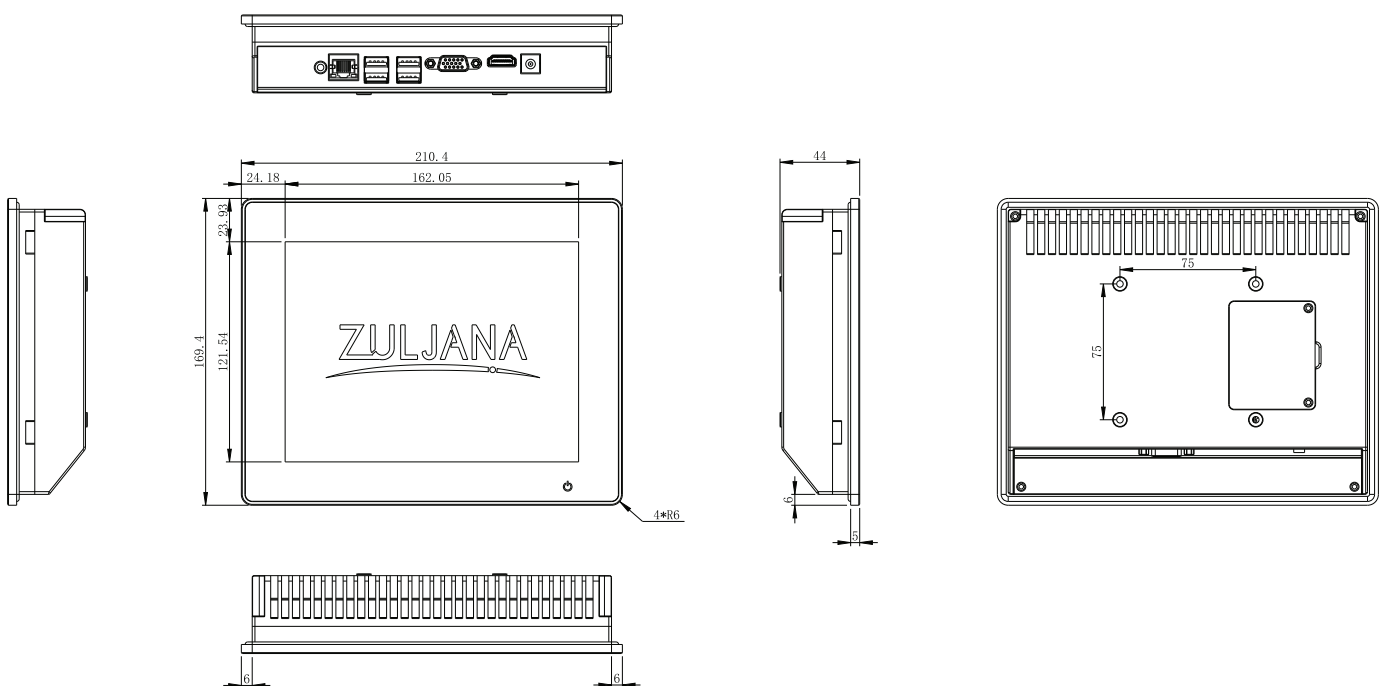

ZL8PC-C is an 8-inch All-in-One computer equipped with Intel® Core® Window processor. ZL8PC-C 8" has a high-resolution display, PCAP multi-touch support, IP65-rated front panel, and VESA mounting support, ZL8PC-C offers excellent integration possibility. External 2 x USB 2.0/3.0, LAN port, VGA, and HDMI expand more flexible connection. In a variety of IoT applications, ZL8PC-C provides customers with a pre-installed window for viewing web information quickly.

I/O Interfaces (Windows)

- 1 2 x USB 2.0 PORT
- 2 2 x USB 3.0 PORT
- 3 1 x LAN PORT
- 4 1 x LAN PORT
- 5 1 x VGA
- 6 1 x HDMI
- 7 1 x DC-IN POWER PORT
- 8 1 x POWER BUTTON

Product Specifications

ZULJANA

Tech Type	Windows		
CPU / Processor	Intel® Celeron® J1900	Wireless Connectivity	WiFi (802.11b/g/n)
Memory	4GB RAM		Bluetooth 4.0/4.2
Storage	64GB SSD/Storage	Audio	1 x 3W Integrated Speaker
Supported OS & GMS	Windows 10 pre-installed	Power	36W / 12V
I/O Ports	2 x USB 2.0 PORT 2 x USB 3.0 PORT 2 x LAN PORT 1 x VGA 1 x HDMI 1 x DC-IN POWER PORT 1 x POWER BUTTON	Display	8" Full HD Display (1024×768)
		Touch Screen	True-Flat PCAP Multi-Touch
		Wall Mount	VESA, 75 x 75mm
		Dims (w.o base)	210.4mm W x 169.4mm H x 44mm" D

Dimensions

Global Headquarter

Floor 4, Building 2, Guancheng Sanliang Industrial Park,
No. 2, Chenxing Road, Huangjiang Town, Dongguan City,
Guangdong, P.R.C Postal Code: 523516

Sales & Marketing Office

106/C, Shamsabad Colony, Doulat Gate Road, Bosan
Town, Multan, Punjab, Pakistan Postal Code: 60000