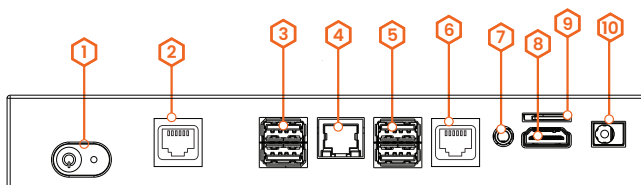

21.5" Kitchen Display System

ZL215KDS

Android 11 pre-installed

The ZL215KDS is a 21.5-inch Kitchen Display System powered by the RockChip RK3568 Android processor. It features a high-resolution screen and supports PCAP multi-touch, making it easy to use. The front panel is IP65-rated, which means it's resistant to dust and water perfect for a busy kitchen! VESA mounting also allows you to place it on a wall, giving you more placement options. For connections. The ZL215KDS includes rich I/O connectors allowing flexible setup options. It comes with Android pre-installed, so you can quickly access various kitchen tasks and IoT applications.

I/O Interfaces (Android)

- 1 1 x POWER BUTTON
- 2 1 x RJ45
- 3 2 x USB 3.0 PORT
- 4 1 x LAN PORT
- 5 2 x USB 2.0 PORT
- 6 1 x RJ45
- 7 1 x Audio PORT
- 8 1 x HDMI
- 9 1 x SD Card
- 10 1 x DC-IN POWER PORT

Product Specifications

CPU / Processor	Rockchip RK3568	Wireless Connectivity	WiFi (802.11b/g/n)
Memory	4GB RAM		Bluetooth 4.0/4.2
Storage	64GB ROM/Storage	Audio	1 x 3W Integrated Speaker
Supported OS & GMS	Android 11	Power	36W / 12V
I/O Ports	1 x POWER BUTTON 1 x DC-IN POWER PORT 1 x HDMI 1 x LAN PORT 1 x Audio PORT 1 x SD Card 2 x USB 2.0 PORT 2 x USB 3.0 PORT 2 x RJ45	Display	21.5" Widescreen (1920 x 1080)
		Touch Screen	True-Flat PCAP Multi-Touch
		Wall Mount	VESA, 100 x 100mm
		Dims (w.o base)	517.44mm W x 313.31mm H x 48.68mm D