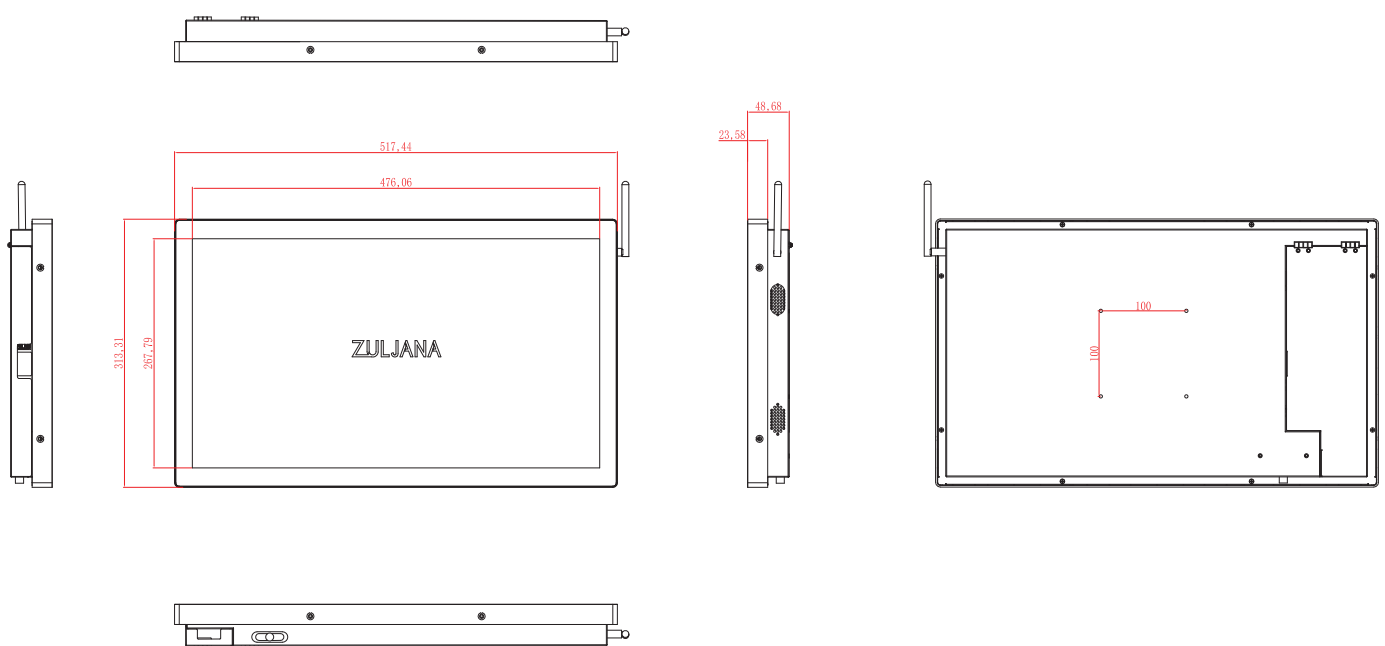

I/O Interfaces (Android)

- 1 1 x POWER BUTTON
- 2 1 x RJ45
- 3 2 x USB 3.0 PORT
- 4 1 x LAN PORT
- 5 2 x USB 2.0 PORT
- 6 1 x RJ45
- 7 1 x Audio PORT
- 8 1 x HDMI
- 9 1 x SD Card
- 10 1 x DC-IN POWER PORT

Dimensions

Global Headquarter

Floor 4, Building 2, Guancheng Sanliang Industrial Park, No. 2, Chenxing Road, Huangjiang Town, Dongguan City, Guangdong, P.R.C Postal Code: 523516

Sales & Marketing Office

106/C, Shamsabad Colony, Doulat Gate Road, Bosan Town, Multan, Punjab, Pakistan Postal Code: 60000